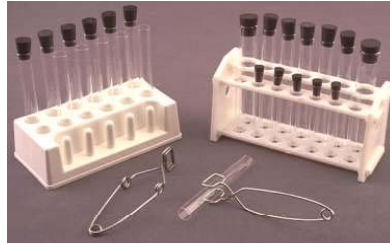

## DeltaOne's LABWARE PRODUCT LABELING SYSTEM

AVAILABLE IN PRE-PRINTED OR BLANK STOCK LABELS

These labels are available pre-printed or on blank rolls and can be printed using an industrial thermal transfer barcode label printer or desktop thermal transfer printer.

### AN EXCELLENT CHOICE FOR:

• MICROWELL PLATES	• TRAYS
• TUBES	• JARS
• VIALS	• SLIDES

**AND MANY OTHER RELATED LABWARE PRODUCTS**

**DeltaOne Software, Inc.**  
**2841-G Saturn Street – Brea, CA. 92821**  
**714-528-SCAN (7226), 714-528-7236 (FAX)**