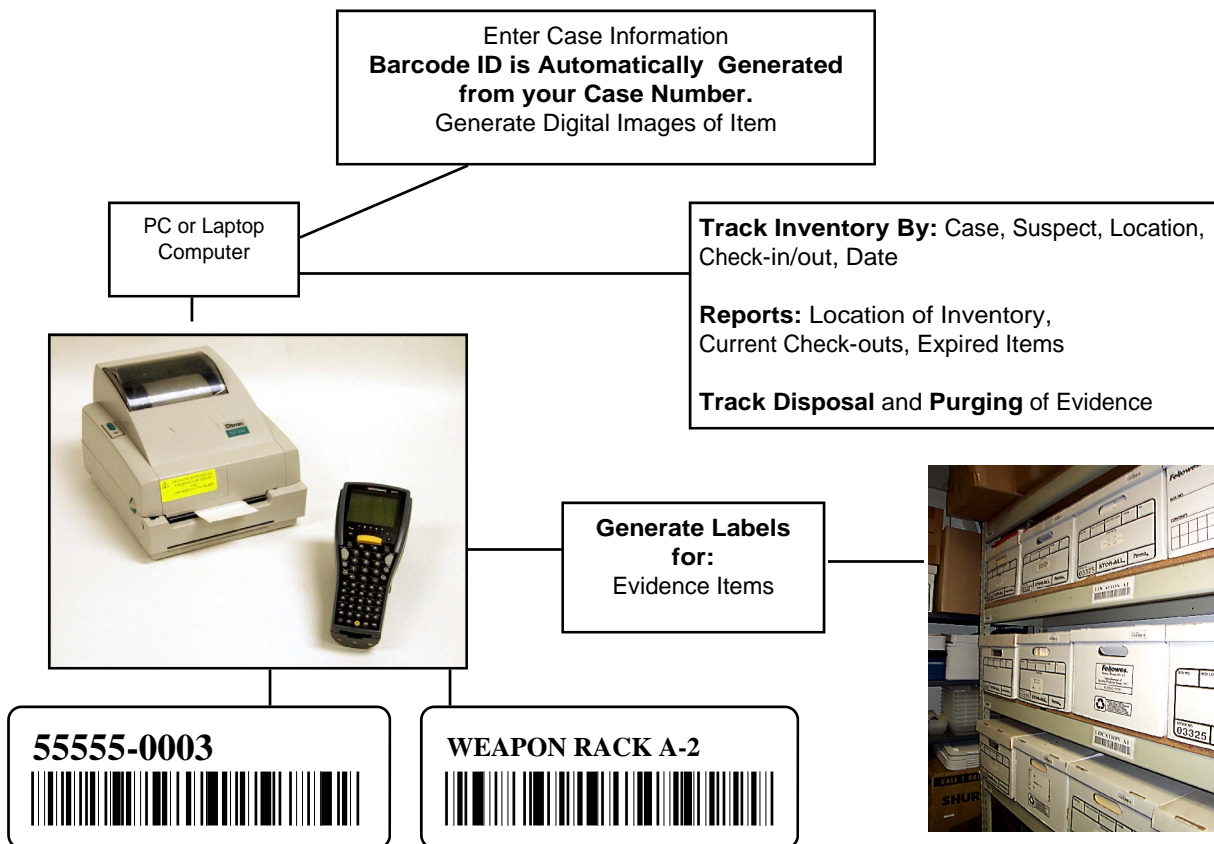

Evidence Room Tracking System

- **Easy and Intuitive**
- Paperless Tracking of Evidence
- Use in the Property Room **or** Out In the Field
- Track Chain of Custody/ Audit Trail
- Signature Capture
- Digital Images of Evidence Items
- **In Compliance and In Control**
- Management Reports
- Support Tables
- Customize Parameters: Property Codes, Personnel, Property Types, Evidence Locations, and Disposal of Evidence

Ask Us About

Police Asset Tracking Labels and Tags